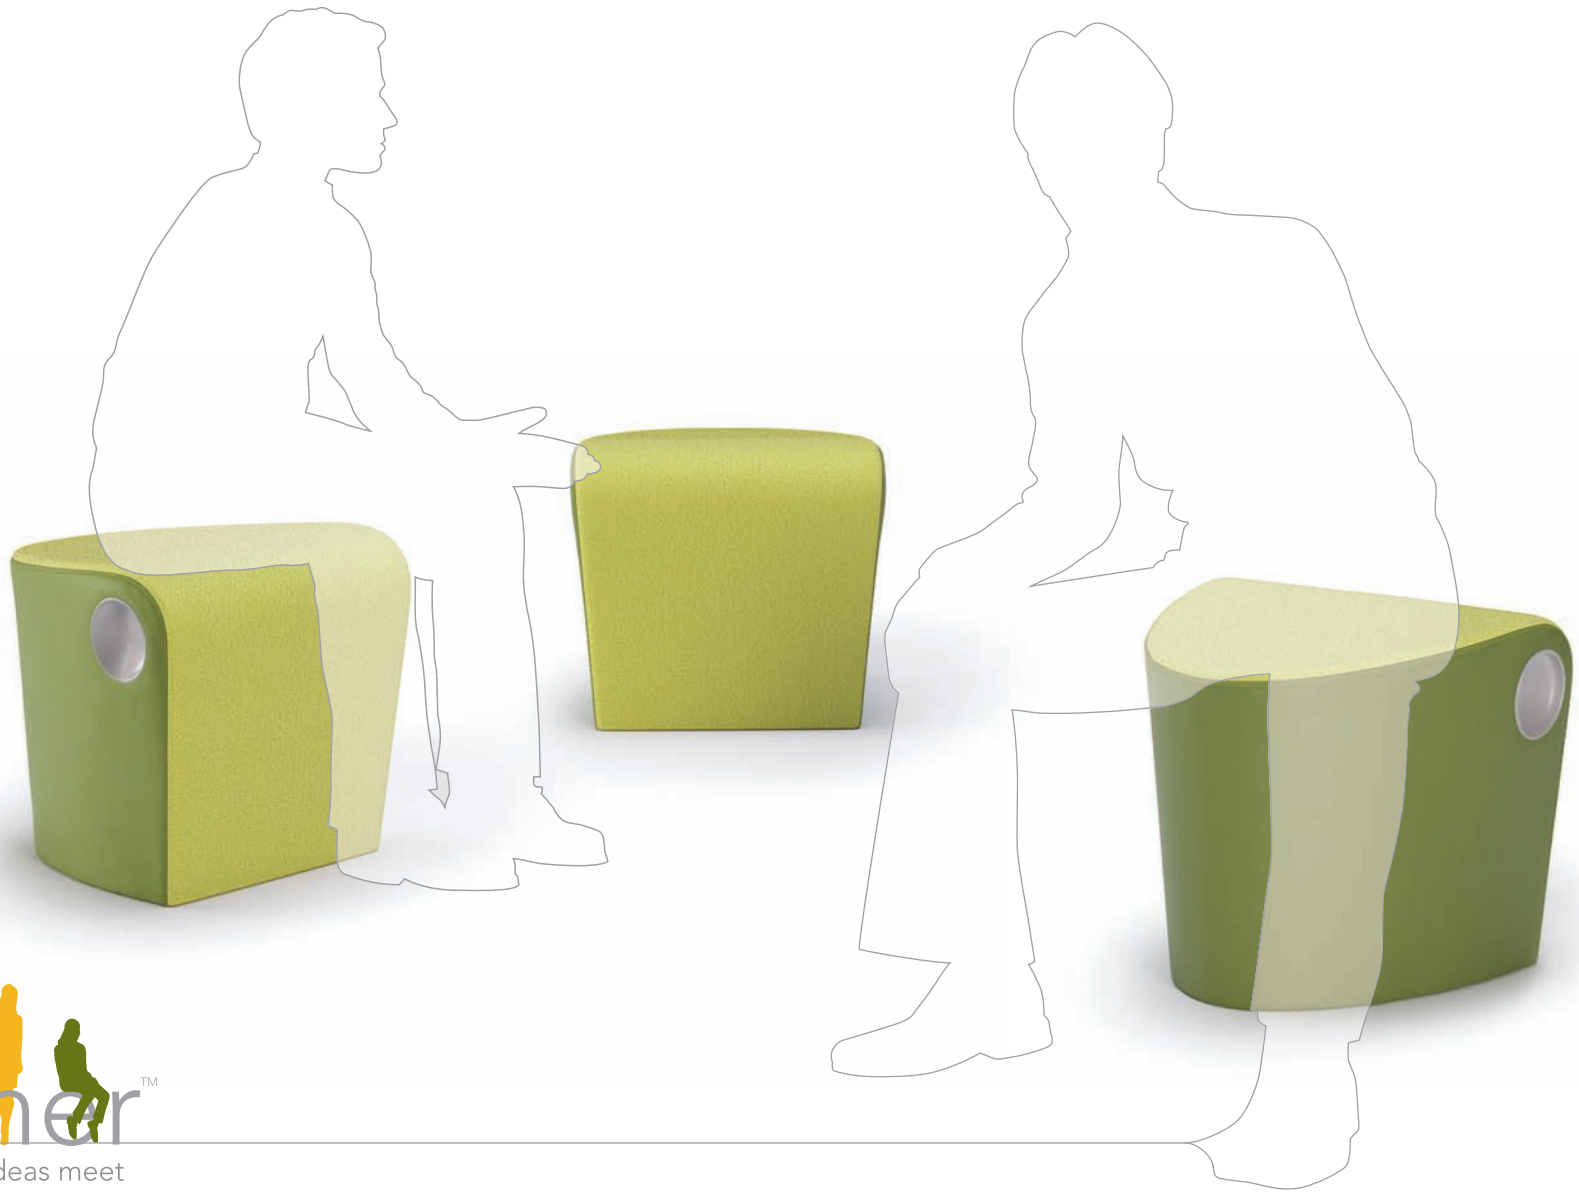

Available in two-tier or three-tier designs, Rise offers an extremely simple form that can create a variety of different landscapes. Use Rise to anchor your busiest collaborative spaces, whether it's a conference room, atrium, or lounge. Move them around. Align them side-by-side against the wall or back-to-back.

Form # A8077 (07/11)

Printed in USA

SCOOCH™ Scooch gives new meaning to the idea of "pulling up a seat." It's lightweight. Easy to handle. And even easier to move from space to space. You can turn Scooch around and change postures to find the most comfortable position. Or slide it up against Hedge™ or a wall for a seat with a backrest.

Allsteel®

Specify Scooch with multiple upholsteries to liven up the space.

SCOOCH Take a seat wherever meetings take you.

Scooch is small but multi-functional, providing two comfortable positions – either sitting forward and engaging in a conversation or sitting with a more upright posture. It makes any area more productive and more flexible, without taking up valuable floorspace.

Scooch makes it easy to move seating exactly where you need it, quickly and easily. To move from room to room, simply grasp the finger holds and lift. The counterbalanced design tilts Scooch when you lift it, to make it easy to carry from one spot to the next. “Scooch” it under your worksurface and then pull it out for guest seating or impromptu team meetings within your workstation. It’s as spontaneous as you need it to be.