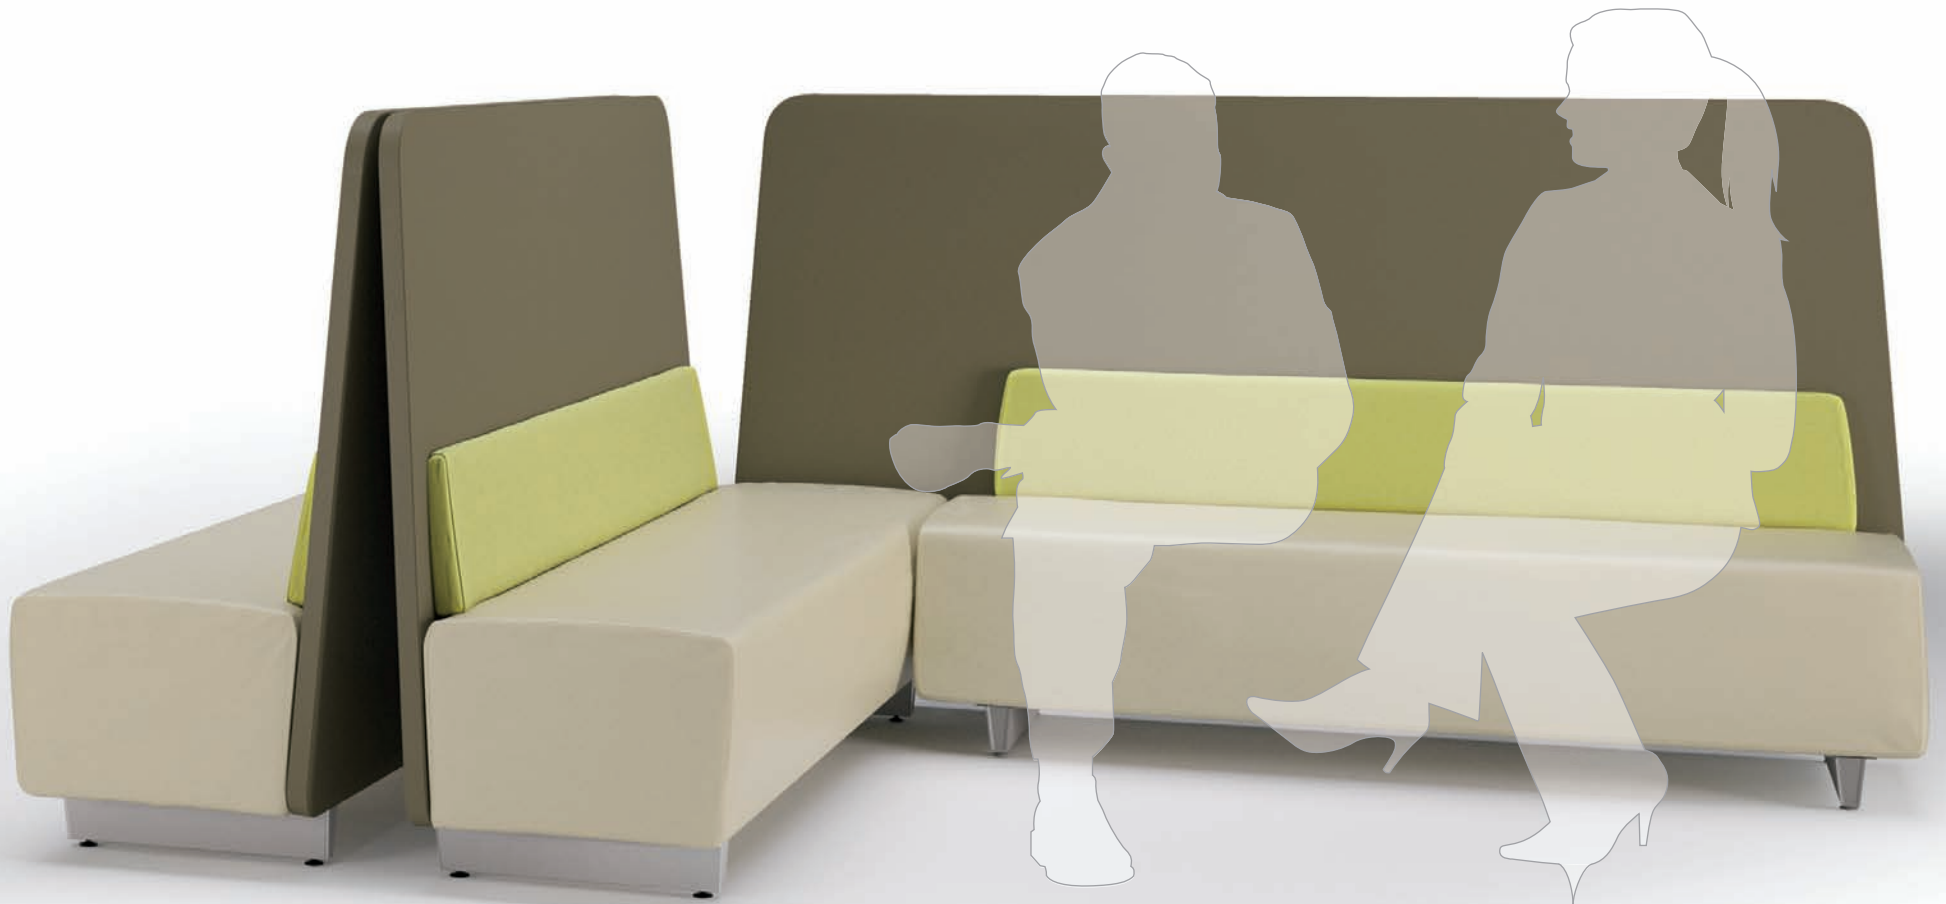

MIND-SHARE™

There's more than one way to Gather. And that's the beauty of the modular Mind-Share. Create one-, two-, or three-sided micro-environments. From open and inviting to visible yet private, it's comfortable and flexible so you're free to design spaces that allow people to share thoughts and ideas.

Allsteel®