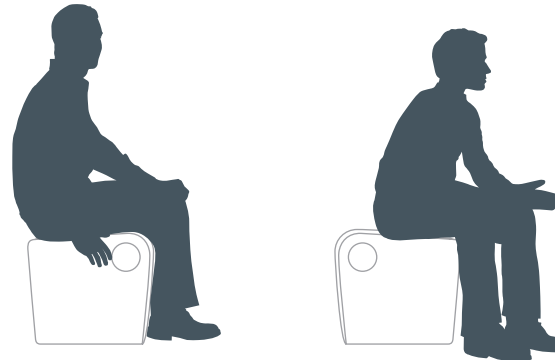

Form # A8077 (07/11)

Printed in USA

SCOOCH™ Scooch gives new meaning to the idea of "pulling up a seat." It's lightweight. Easy to handle. And even easier to move from space to space. You can turn Scooch around and change postures to find the most comfortable position. Or slide it up against Hedge™ or a wall for a seat with a backrest.

Allsteel®

Specify Scooch with multiple upholsteries to liven up the space.

SCOOCH Take a seat wherever meetings take you.

Scooch is small but multi-functional, providing two comfortable positions – either sitting forward and engaging in a conversation or sitting with a more upright posture. It makes any area more productive and more flexible, without taking up valuable floorspace.

Scooch makes it easy to move seating exactly where you need it, quickly and easily. To move from room to room, simply grasp the finger holds and lift. The counterbalanced design tilts Scooch when you lift it, to make it easy to carry from one spot to the next. “Scooch” it under your worksurface and then pull it out for guest seating or impromptu team meetings within your workstation. It’s as spontaneous as you need it to be.